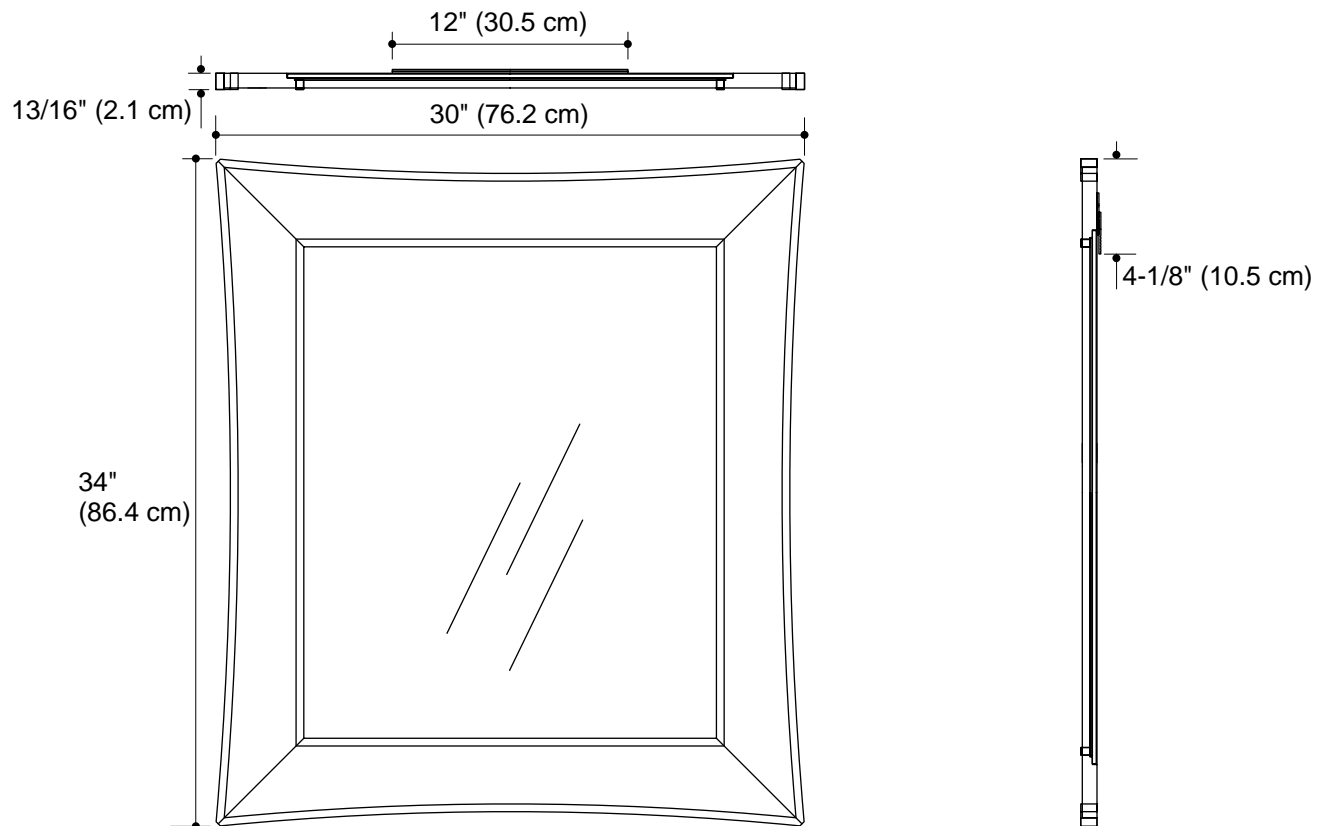

PROVINITY™

Installation Notes

Install this product according to the installation guide.

Select the type of fastener based on the wall material. A minimum 20 lb (9.07 kg) load bearing fastener is recommended.

Install the fastener to a stud to avoid possible property and product damage.

Product Diagram